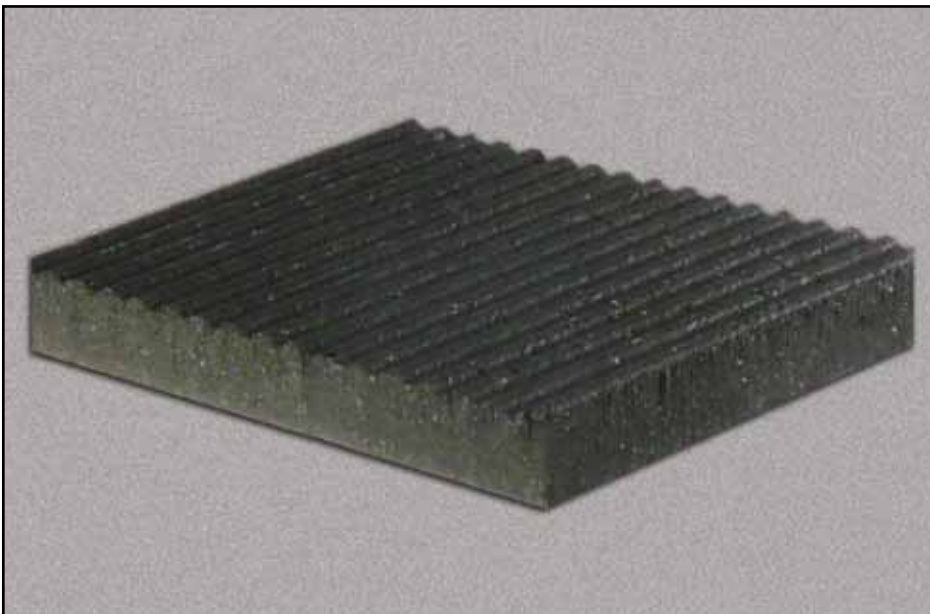

1/2" RUBBER STALL MAT PEBBLE TOP WITH GROOVED BOTTOM

PEBBLE TOP

GROOVED BOTTOM

SIZE AVAILABLE

Color	Description	Item ID	Size	Thickness	Weight(lbs)
Black	1/2" Rubber Stall Mat	MPT12-4x6PNG	4'x6'	1/2"	73

PERFECT FIT FOR THE PERFECT STALL

Our durable FLEXGARD® Stall Mats are constructed of high-quality FLEXGARD® rubber. These mats provide comfortable non-slip flooring, while reducing back and leg strains that can lead to animal injuries. Our newest pattern pictured here is "Pebble". It is a style that is sure to be very popular among animal lovers who require only the best in their stalls' rubber flooring products.

FLEXGARD® Stall Mats are the best way to offer your animals a healthy, natural environment. They insulate against cold and damp conditions and absorb shock. FLEXGARD® Stall Mats can reduce your cleaning and bedding costs too, while saving you time and effort. This mat is the most durable, longest lasting, and most economical solution for your stall flooring needs.