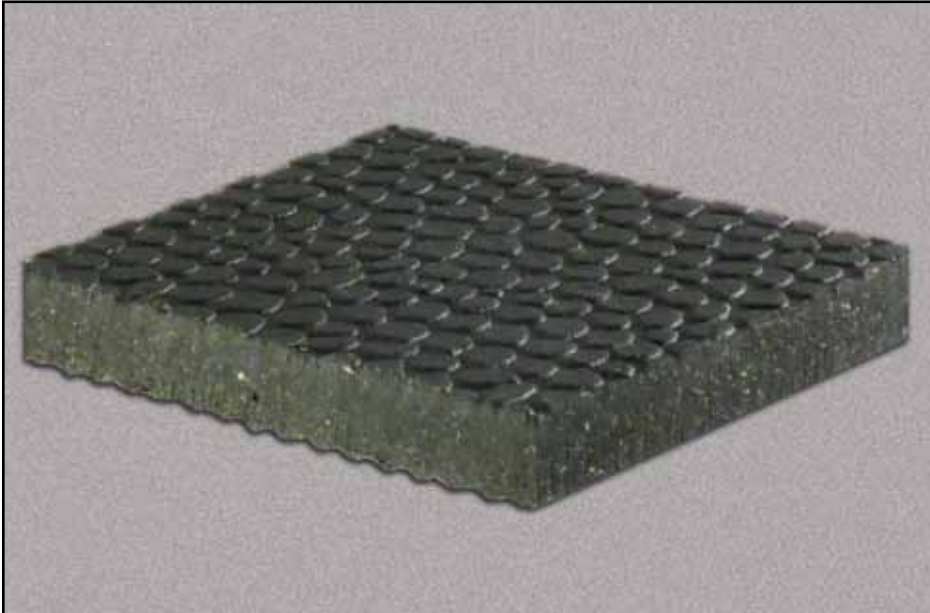

1/2" RUBBER STALL MAT PEBBLE TOP WITH GROOVED BOTTOM

PEBBLE TOP

GROOVED BOTTOM

SIZE AVAILABLE

Color	Description	Item ID	Size	Thickness	Weight(lbs)
Black	1/2" Rubber Stall Mat	MPT12-4x6PNG	4'x6'	1/2"	73

PERFECT FIT FOR THE PERFECT STALL

Our durable FLEXGARD® Stall Mats are constructed of high-quality FLEXGARD® rubber. These mats provide comfortable non-slip flooring, while reducing back and leg strains that can lead to animal injuries. Our newest pattern pictured here is "Pebble". It is a style that is sure to be very popular among animal lovers who require only the best in their stalls' rubber flooring products.

FLEXGARD® Stall Mats are the best way to offer your animals a healthy, natural environment. They insulate against cold and damp conditions and absorb shock. FLEXGARD® Stall Mats can reduce your cleaning and bedding costs too, while saving you time and effort. This mat is the most durable, longest lasting, and most economical solution for your stall flooring needs.