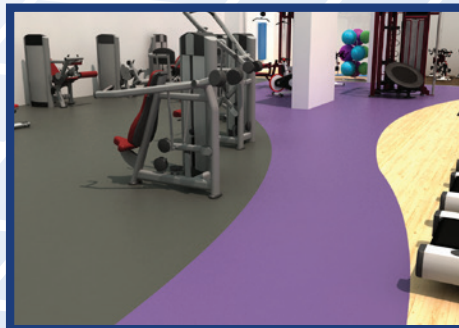

WHERE TO USE:

- **Cardio Areas**
- **Selectorized Areas**
- **Yoga Studios**
- **Pilates Studios**
- **Home Gyms**

For more information please contact Diamond Safety Concepts
800-842-2914 • www.diamond-safety.com • info@diamond-safety.com

Made in Spain