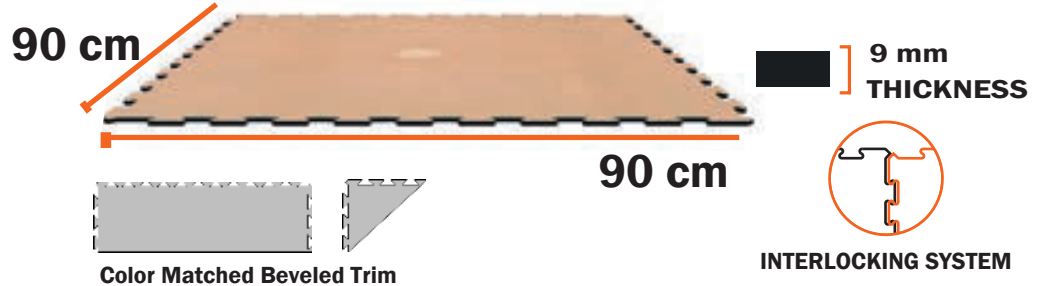

WHY PAVIGYM:

- Noise & Impact Abatement
- No Rubber Odor
- Vulcanized Strength
- Loose Lay Installation (No Adhesive Required)
- Ultra-Tight Interlock
- Commercial Grade Durability
- Easy to Clean
- Color Matched Beveled Edges
- Customization Available

PREMIUM INTALLATIONS

CalPoly Ponomo • Golds Gym Santa Ana • Florida State University • Lennar • Spenga • Cal State Long Beach • Marriott • Bay Clubs • Club Sport • ACAC • Empire State Building • MidTown Athletic • CHUZE • East Bank Club • The EDGE Fitness • Fuel Fitness • Asphalt Green • Area45 Fitness • Broadway Athletic Club • Granite Health • Baily's • Anytime Fitness • Pismo Beach Athletic Club • Xtreme Health and Fitness • Total Gym • University of Rhode Island • Health Quest • Coast Fitness • Envie Fitness • Ball State University • Amgen • Solar Turbines • Healthworks Fitness • Eclipse Fitness • At One Fitness • Longevity Fitness • Teton Sports Club • YMCA of Austin • YMCA of Monroe County • Flex Fusion Studios • True Cycling Studios • Nimble Fitness • ACE • Madison Area YMCA • GRIND Fitness • Island Health and Fitness • FUZE • Body Elite • Captital Fitness • The Duquesne Club • AIRE Fitness • Life Fitness • Carmel Clay Schools • Body Plex Fitness • Greenwood Athletic and Tennis Club • University of San Francisco • Equinox • GoodLife • London Bay Homes • YMCA of Metro Atlanta • Titus Sports Academy • Malibu Fitness • St Andrews Country Club • Alliance • Broadstone

For more information please contact Diamond Safety Concepts
800-842-2914 • www.diamond-safety.com • info@diamond-safety.com

Made in Spain