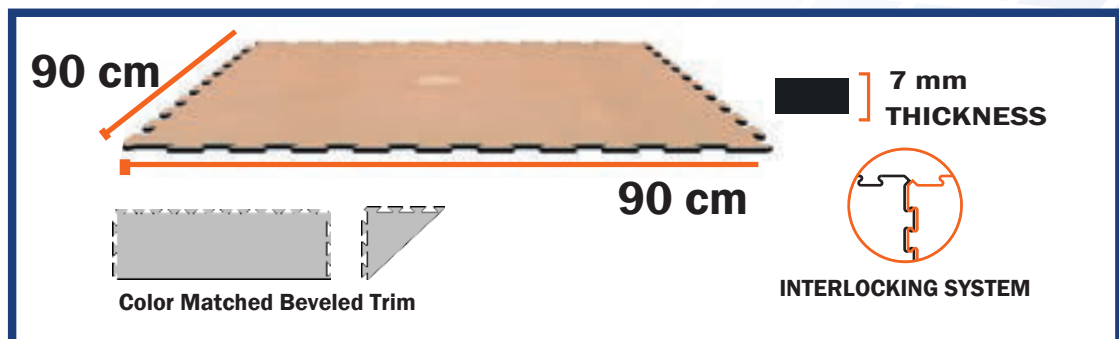

PRODUCT LINE:
Performance
Endurance
Motion
Endurance S&S

COLORS:
Wengue (Excluding Endurance S&S)
Black Marble (Excluding Motion)
Stone Grey

Applies to in-stock product only

Non-Stock product requires a 10-14 week ship time.

* Ships in 3 Days.
See weekly stock report

**ALL TILES
90cm x 90cm
CENTER**

**Thickness
7mm / 0.275 in**

- WHY PAVIGYM:**
- Noise & Impact Abatement
 - No Rubber Odor
 - Vulcanized Strength
 - Loose Lay Installation (No Adhesive Required)
 - Ultra-Tight Interlock
 - Commercial Grade Durability
 - Easy to Clean
 - Color Matched Beveled Edges
 - Customization Available