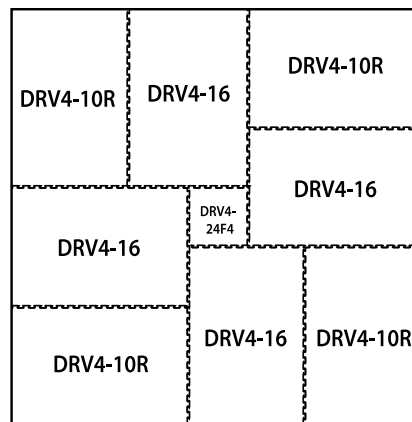

## SIZES

DRV4-10L	46.5" x 69.5" x 3/4"
DRV4-10R	46.5" x 69.5" x 3/4"
DRV4-20	47.5" x 70.5" x 3/4"
DRV4-14	46.5" x 70.5" x 3/4"
DRV4-16	47.5" x 69.5" x 3/4"
DRV4-24F4	23.5" x 23.5" x 3/4"

FLEXGARD® – A NAME YOU CAN TRUST

# CUSTOM INTERLOCKING RUBBER FLOORING DIAGRAMS

## SIZES

DRV4-10L	46.5" x 69.5" x 3/4"
DRV4-10R	46.5" x 69.5" x 3/4"
DRV4-20	47.5" x 70.5" x 3/4"
DRV4-14	46.5" x 70.5" x 3/4"
DRV4-16	47.5" x 69.5" x 3/4"
DRV4-24F4	23.5" x 23.5" x 3/4"

## POPULAR COMBINATIONS

12'x14' (Approx.)

2 x DRV4-10R  
3 x DRV4-16  
2 x DRV4-10L

14'x14' (Approx.)

4 x DRV4-10R  
4 x DRV4-16  
1 x DRV4-24F4

FLEXGARD® – A NAME YOU CAN TRUST