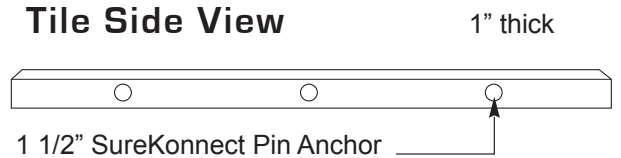

Featuring SureKONNECT Technology for Long Lasting Performance

Tile Top View

Tile Bottom View

NOTE: Dimensions are 24" x 24" (+ or - 1/8")

Tile Side View

Environmental Molding Concepts

14050 Day Street
Moreno Valley, CA 92553
USA